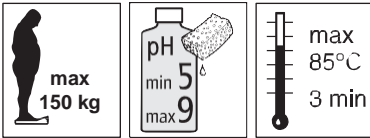

Příslušenství / Accessories

- Madlo Fresh
- Fresh handle

CREATED BY **A&E**
DESIGN

CE
Designed in Sweden